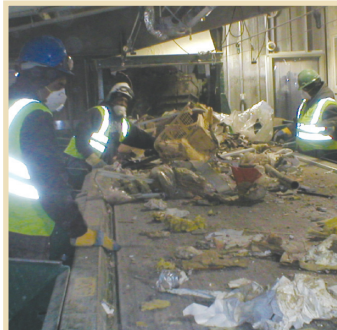

ELITE

Waste Disposal

Elite Waste Disposal is proud to partner with . . .

Insert Your Company
Logo Here

RECYCLE more of your waste with Elite Waste Disposal

Elite Waste Disposal is an environmentally friendly company. Over the past three years Elite recycled over 2900 tons of shingles. We will continue to recycle as much as possible in 2012. We also have the ability to provide LEED (Leadership in Energy and Environmental Design) reporting for builders. We are constantly looking for ways to increase the amount of material that we recycle.

Listed below is an actual example of a monthly recycling report from an Elite Waste Disposal recycling facility.

Actual Example of a Monthly Recycling Report

Sort/Recycle Line

	Percentage of Total Tons Recycled
Line Residuals	35.27%
ADC Fines	27.29%
Cardboard	1.60%
Wood	19.62%
Aggregates.....	9.87%
Steel.....	5.98%
Other Metals.....	0.37%
TOTAL.....	100.00%
TOTAL RECOVERED	64.73%